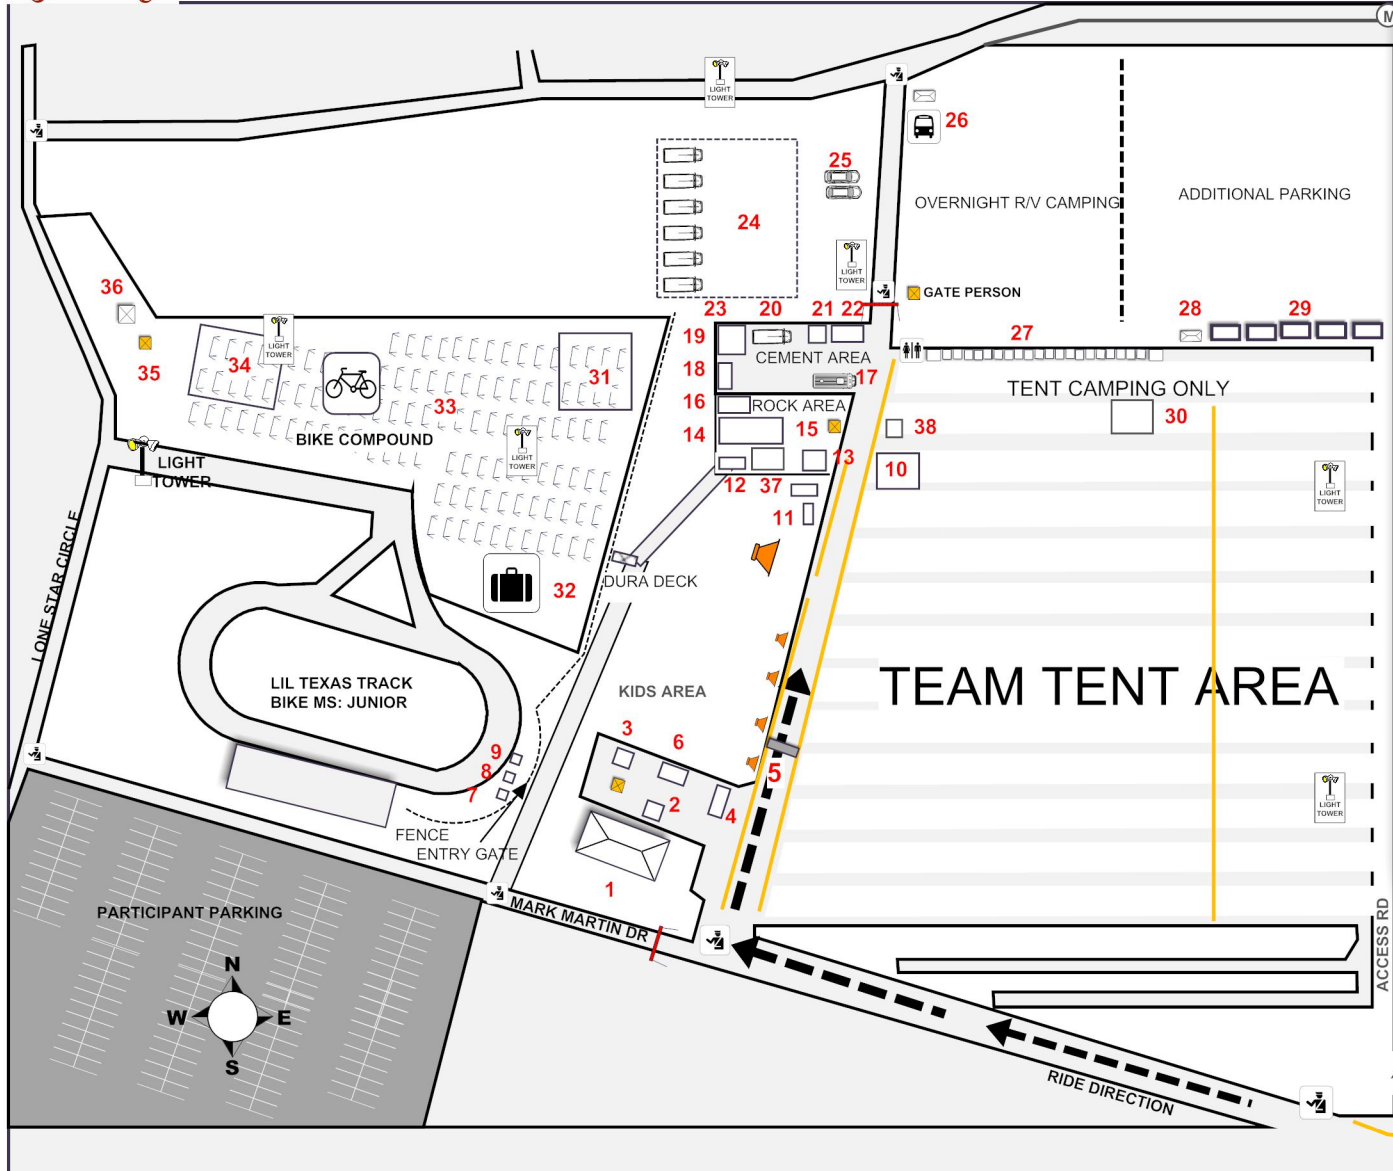

TEXAS MOTOR SPEEDWAY - OVERVIEW

3575 LONE STAR CIRCLE, FORT WORTH, TX 76177

1. SHOWERS/REST ROOMS
2. MASSAGE
3. VOLUNTEER CHECK IN
4. BUBBLE BISTRO
5. FINISH TRUSS AND CHUTE
6. GILENYA
7. BIKE TECH - SAT. ONLY
8. HYDRATION - SAT ONLY
9. REGISTRATION BIKE MS JUNIOR SAT ONLY
10. BEER GARDEN
11. ATMOS SMOKER
12. BAREFOOT
13. VIP
14. DINING
15. MS FOOD TICKETS & MERCHANDISE
16. FOOD LINES
17. PLI RV
18. CATERING
19. TEQUILA REDS COMPOUND
20. REEFER TRUCK
21. HAM
22. MEDICAL
23. GENERATOR
24. REST STOP TRUCK PARKING
25. SAG AND HAM PARKING
26. SHUTTLE STOP
27. PORTABLE TOILETS
28. SUGAR DADDIES
29. DUMPSTERS (9)
30. BIKE POLICE
31. RIDERLESS BIKES
32. LUGGAGE DROP
33. BIKE COMPOUND
34. TOP 100 CLUB BIKE RACKS
35. HYDRATION- SUN. ONLY
36. BIKE TECHS - SUN. ONLY
37. TOYOTA AREA
38. CRITICAL REACH ACCESS

**TEAM ENTRY
SAT & SUN W/PASS ONLY**

NOT TO SCALE PLEASE REFER TO DETAILED SITE MAPS FOR SCALED DRAWINGS

4/21/12